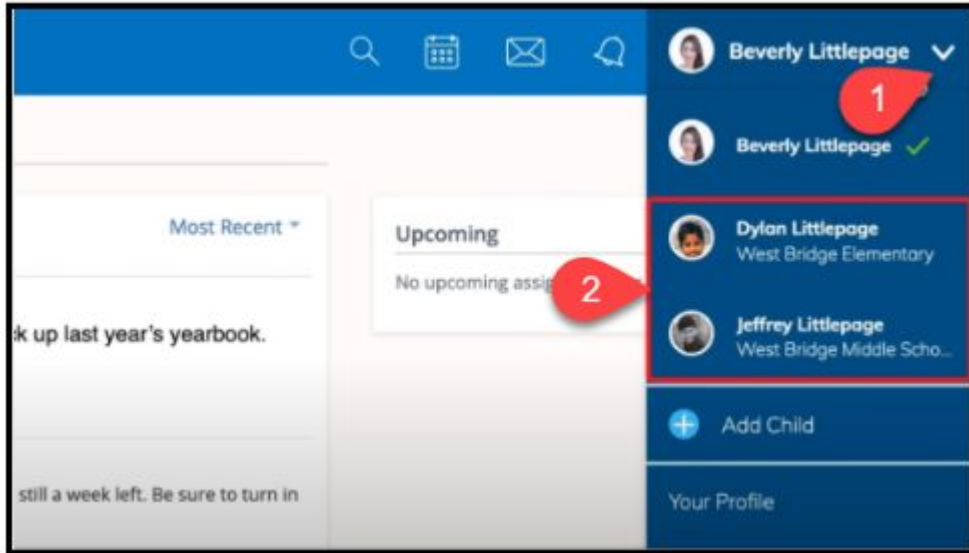

View your child's Schoology Courses

1. Click on your name. You will see your children listed below your name.
2. Click on your child's name.

You will see a green check mark next to the account you are viewing.

*You can view overdue and upcoming assignments.

*Grades are posted in ParentVUE.